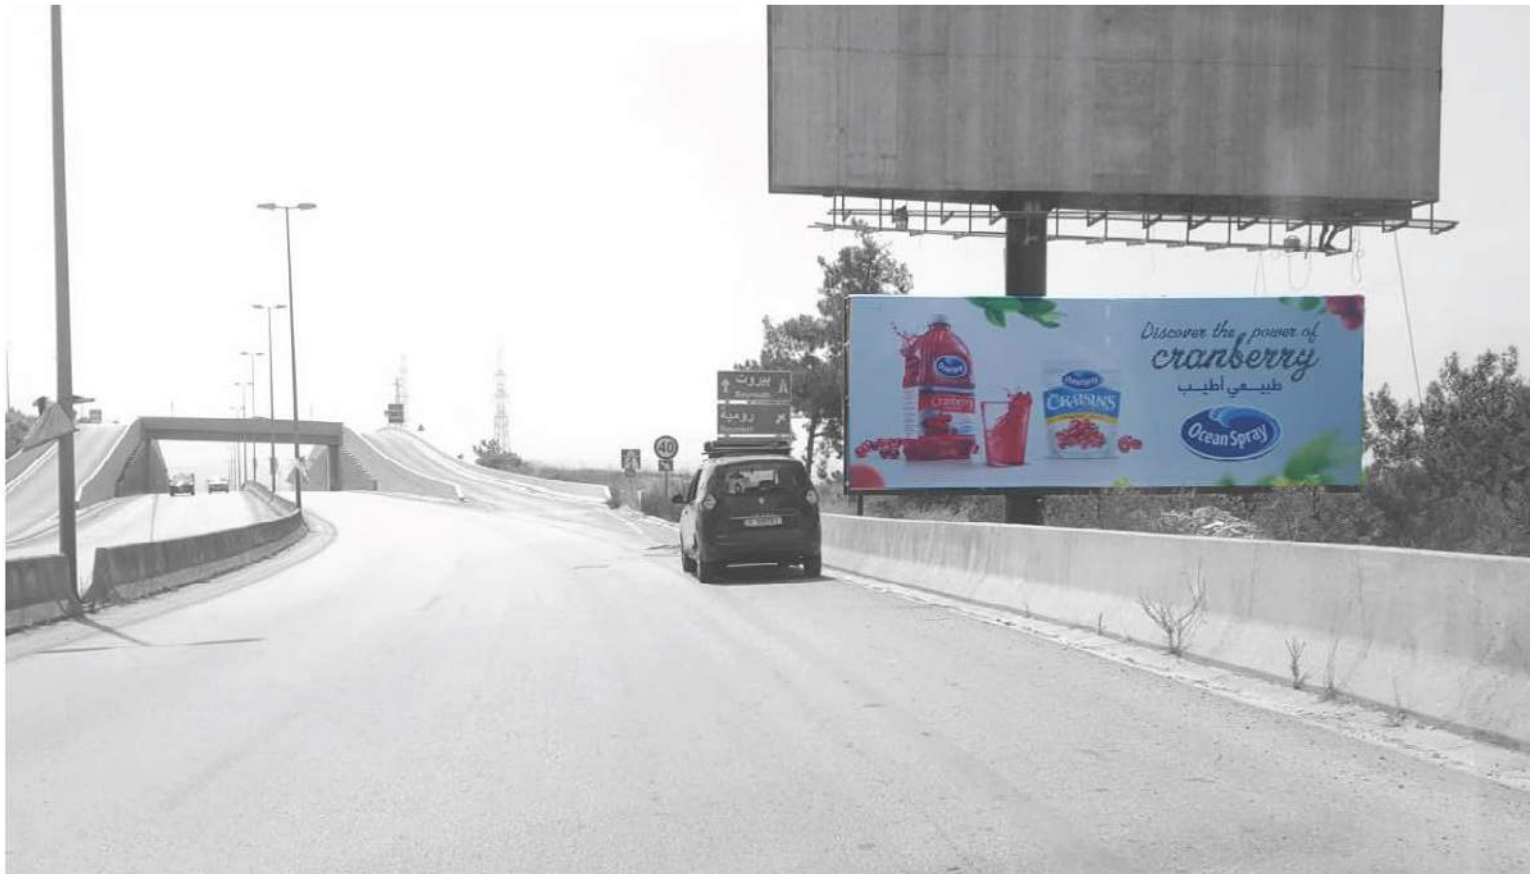

Location	: Metn Xpress Highway
Direction	: Roumieh towards Beirut
Period	: 1 month
Price	: 1.500\$ / month
Printing Fee	: 240\$ net / face

Code : M052 (A)

Dimension : 8 x 3 M

Location : Metn Xpress - Kennebeh